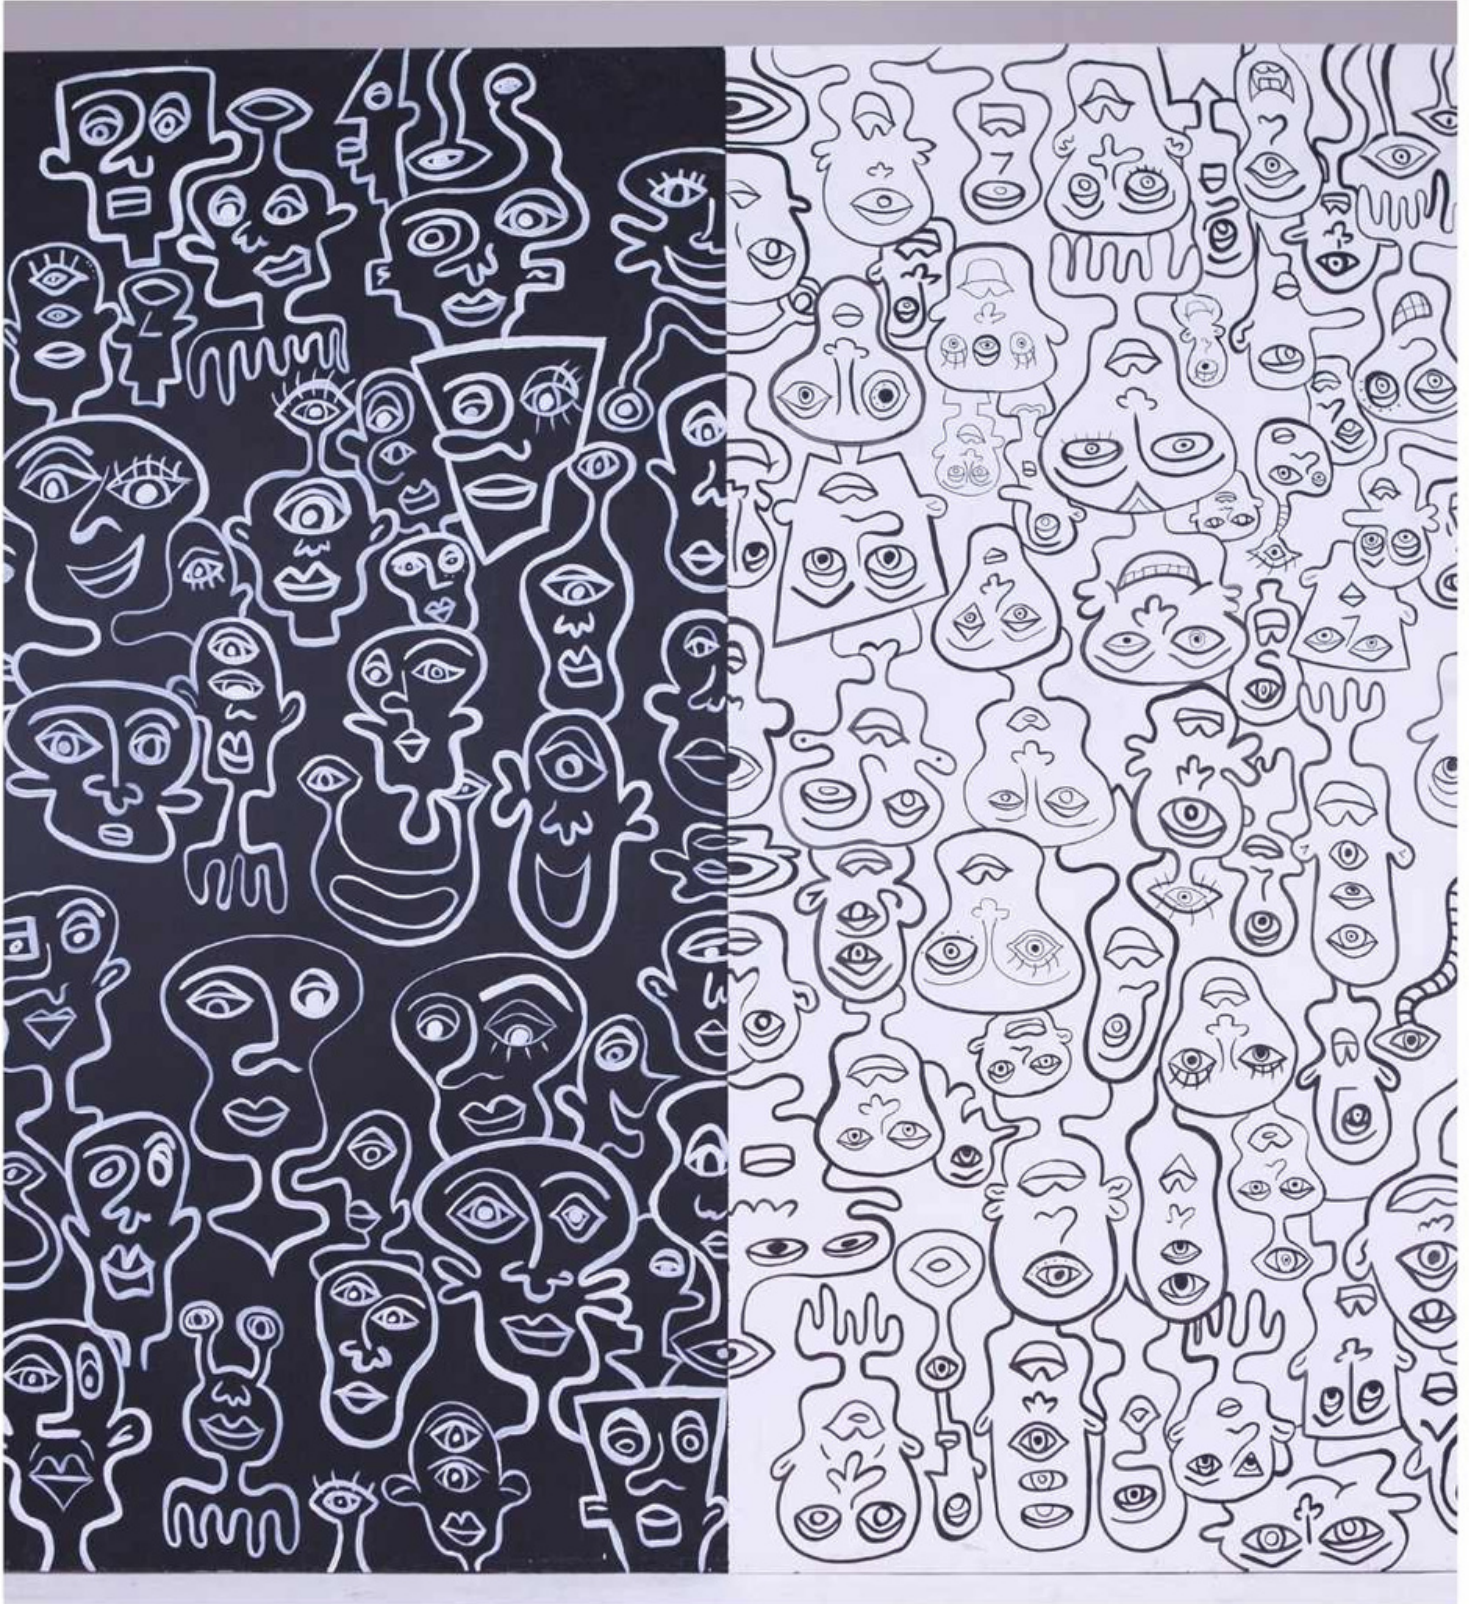

VELVET DAMASK

8 X 8 FLAT

**CASABLANCA VELVET
FLOCK**

Timeless and tasteful.

8 X 8 FLAT

This length of backdrop is perfect for full-body portraits of a single person.

DAMASK WALLPAPER

Patterned floral motifs in burgundy velvet on a gold striped background.

@DRIPDOME

OSTRICH

TWO 8 X 8 FLAT

OSTRICH LEATHER

Luxurious faux leather.

TWO 8 X 8 FLAT

This length of backdrop is perfect for full-body portraits of a single person or group.

WALLPAPER

Nude

CORRUGATE

4 PANELS

CORRUGATED IRON

Aged weathered galvanized corrugated iron sheets.

4 PANELS

This length of backdrop is perfect for full-body portraits of a single person.

WEATHERED

Rusty.

CORRUGATE

4 PANELS

CORRUGATED IRON

Aged weathered galvanized corrugated iron sheets.

4 PANELS

This length of backdrop is perfect for full-body portraits of a single person.

WEATHERED