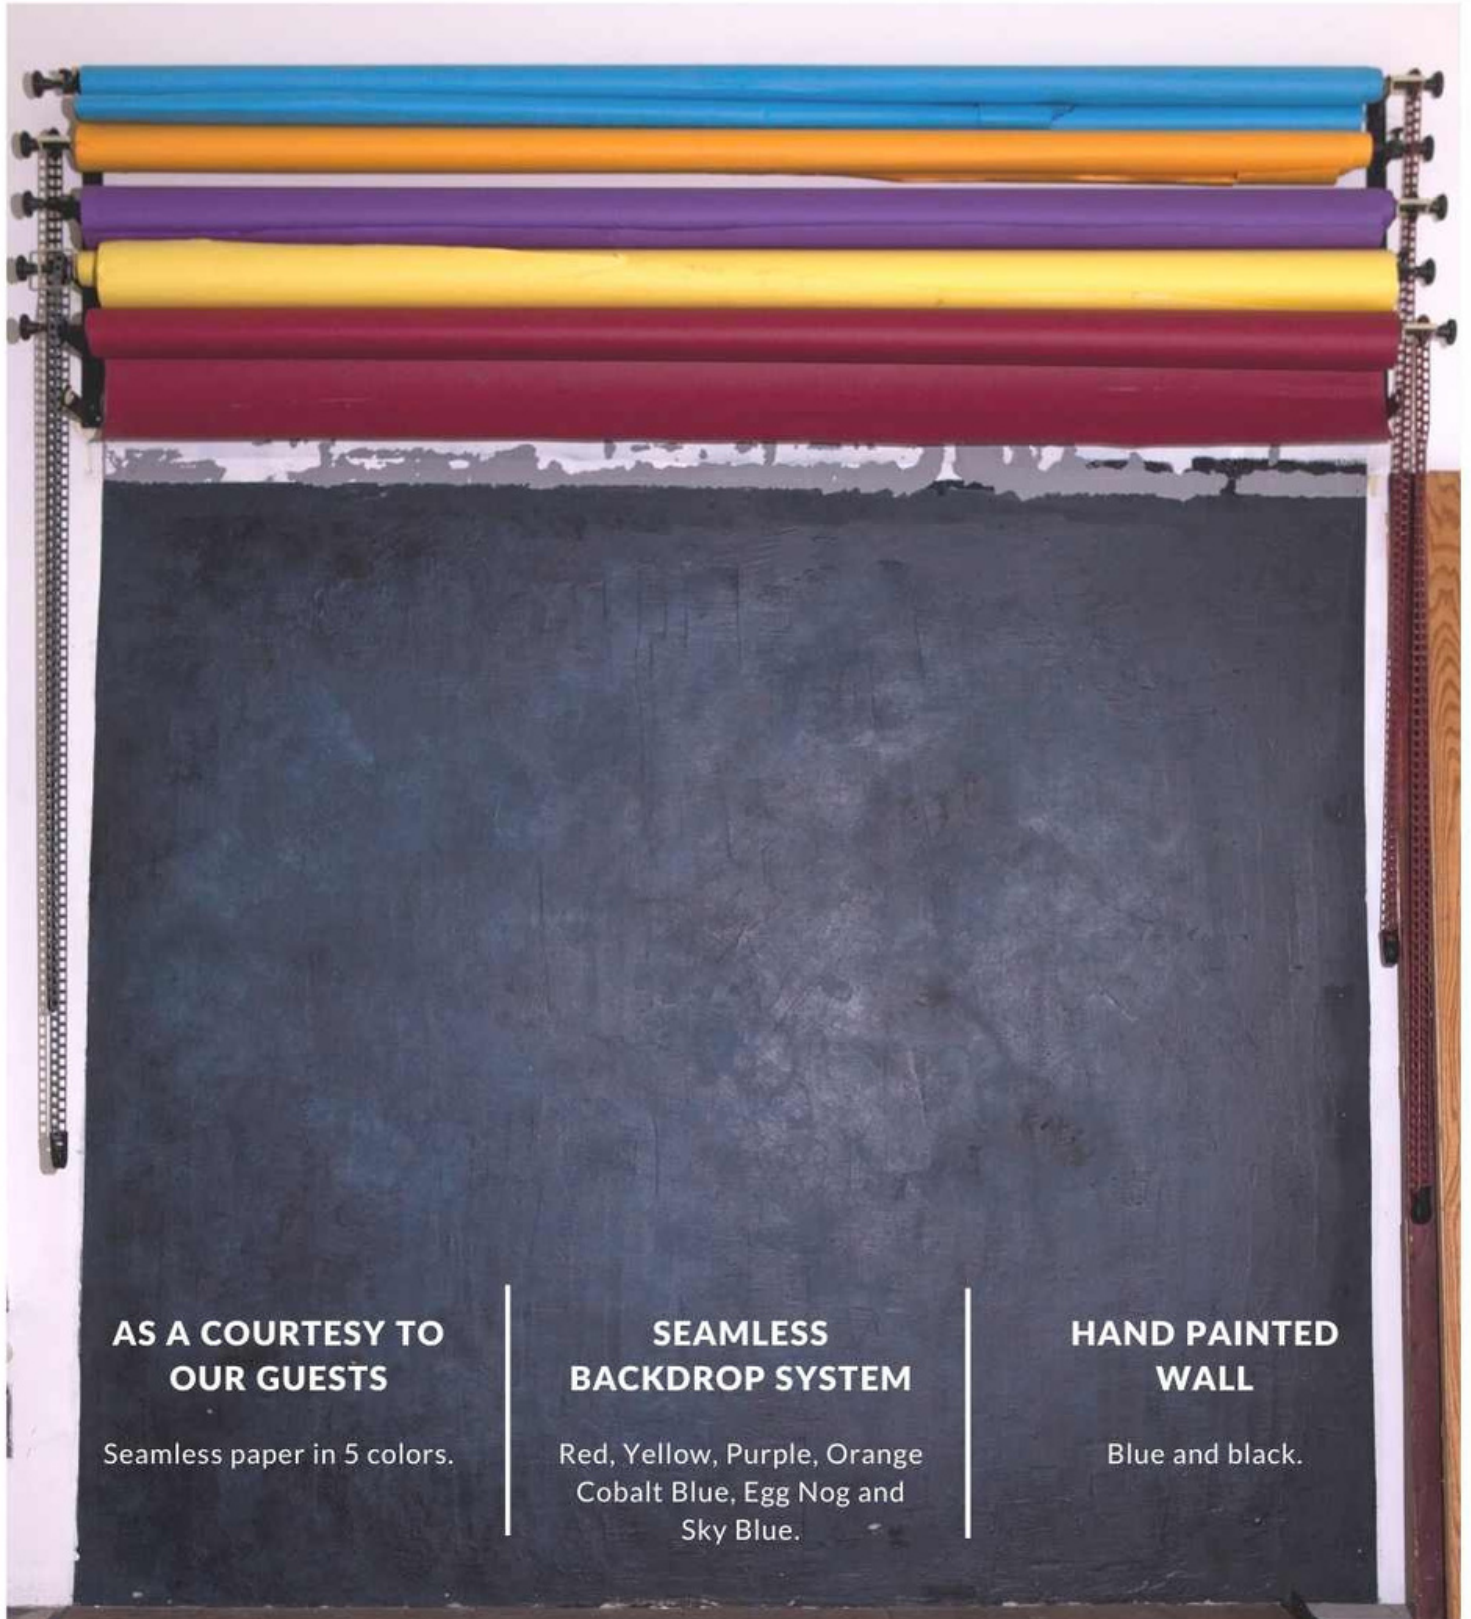

SEAMLESS

**AS A COURTESY TO
OUR GUESTS**

Seamless paper in 5 colors.

**SEAMLESS
BACKDROP SYSTEM**

Red, Yellow, Purple, Orange
Cobalt Blue, Egg Nog and
Sky Blue.

**HAND PAINTED
WALL**

Blue and black.

PLYWOOD